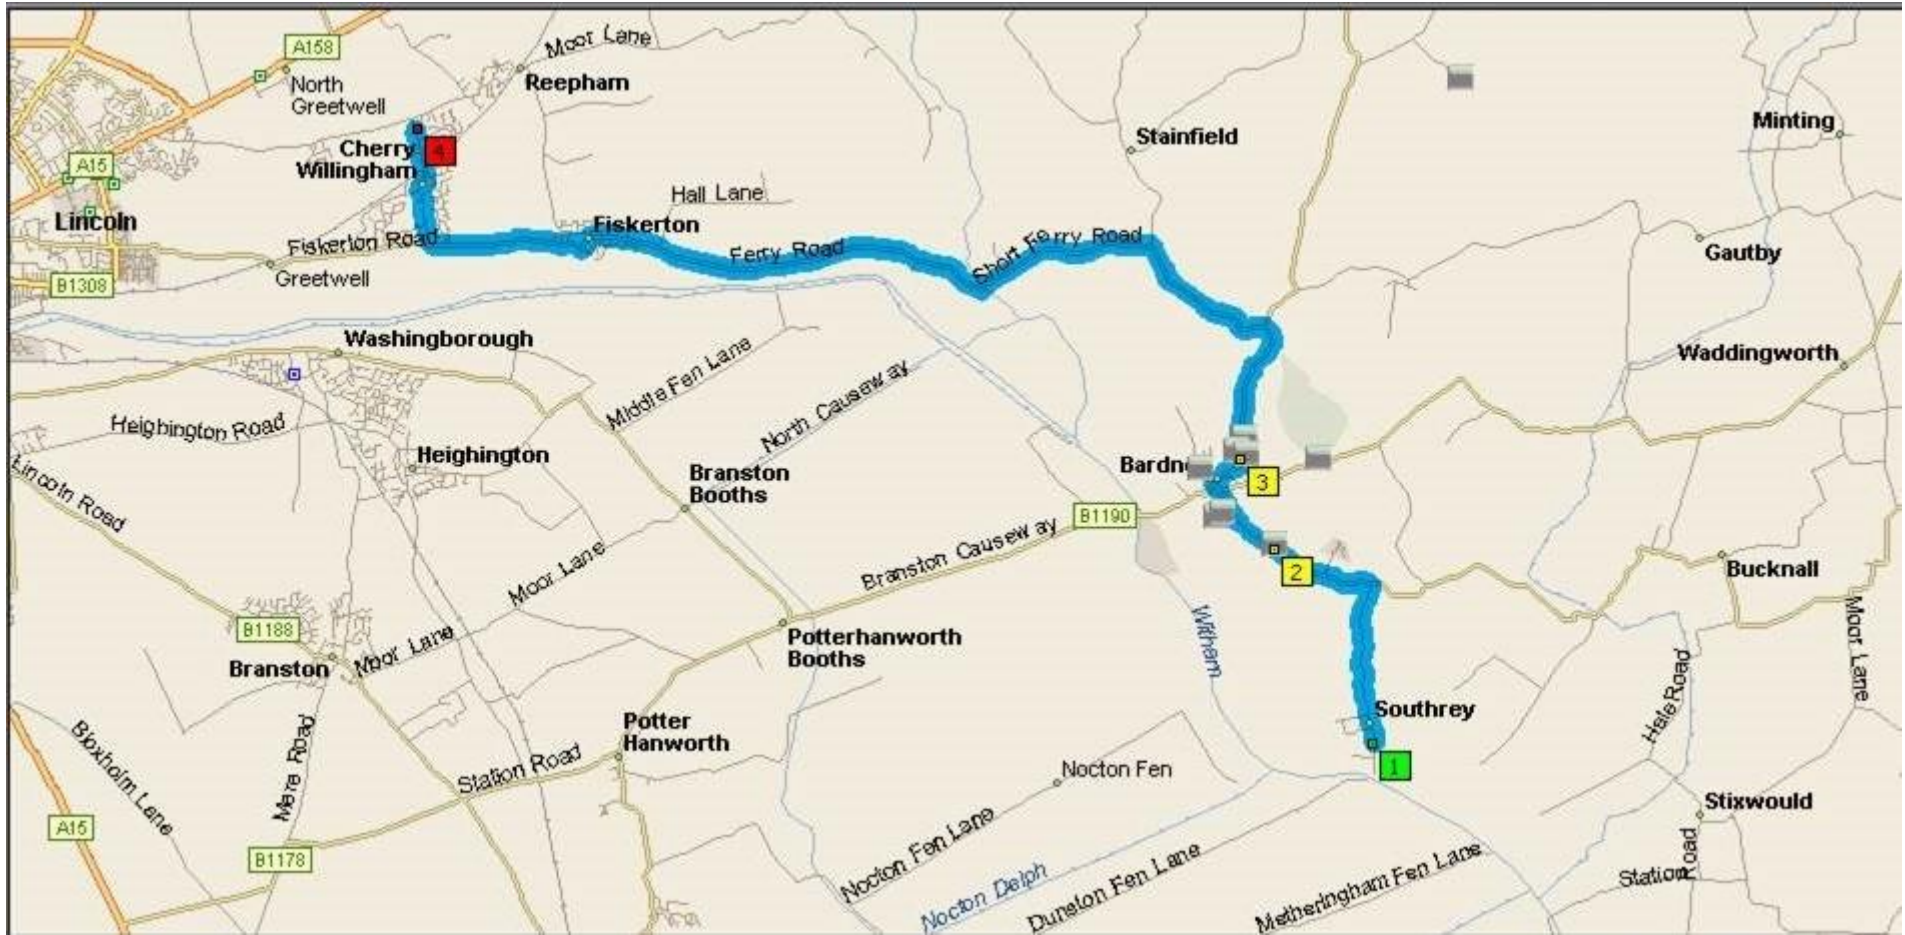

Black Cat - Map