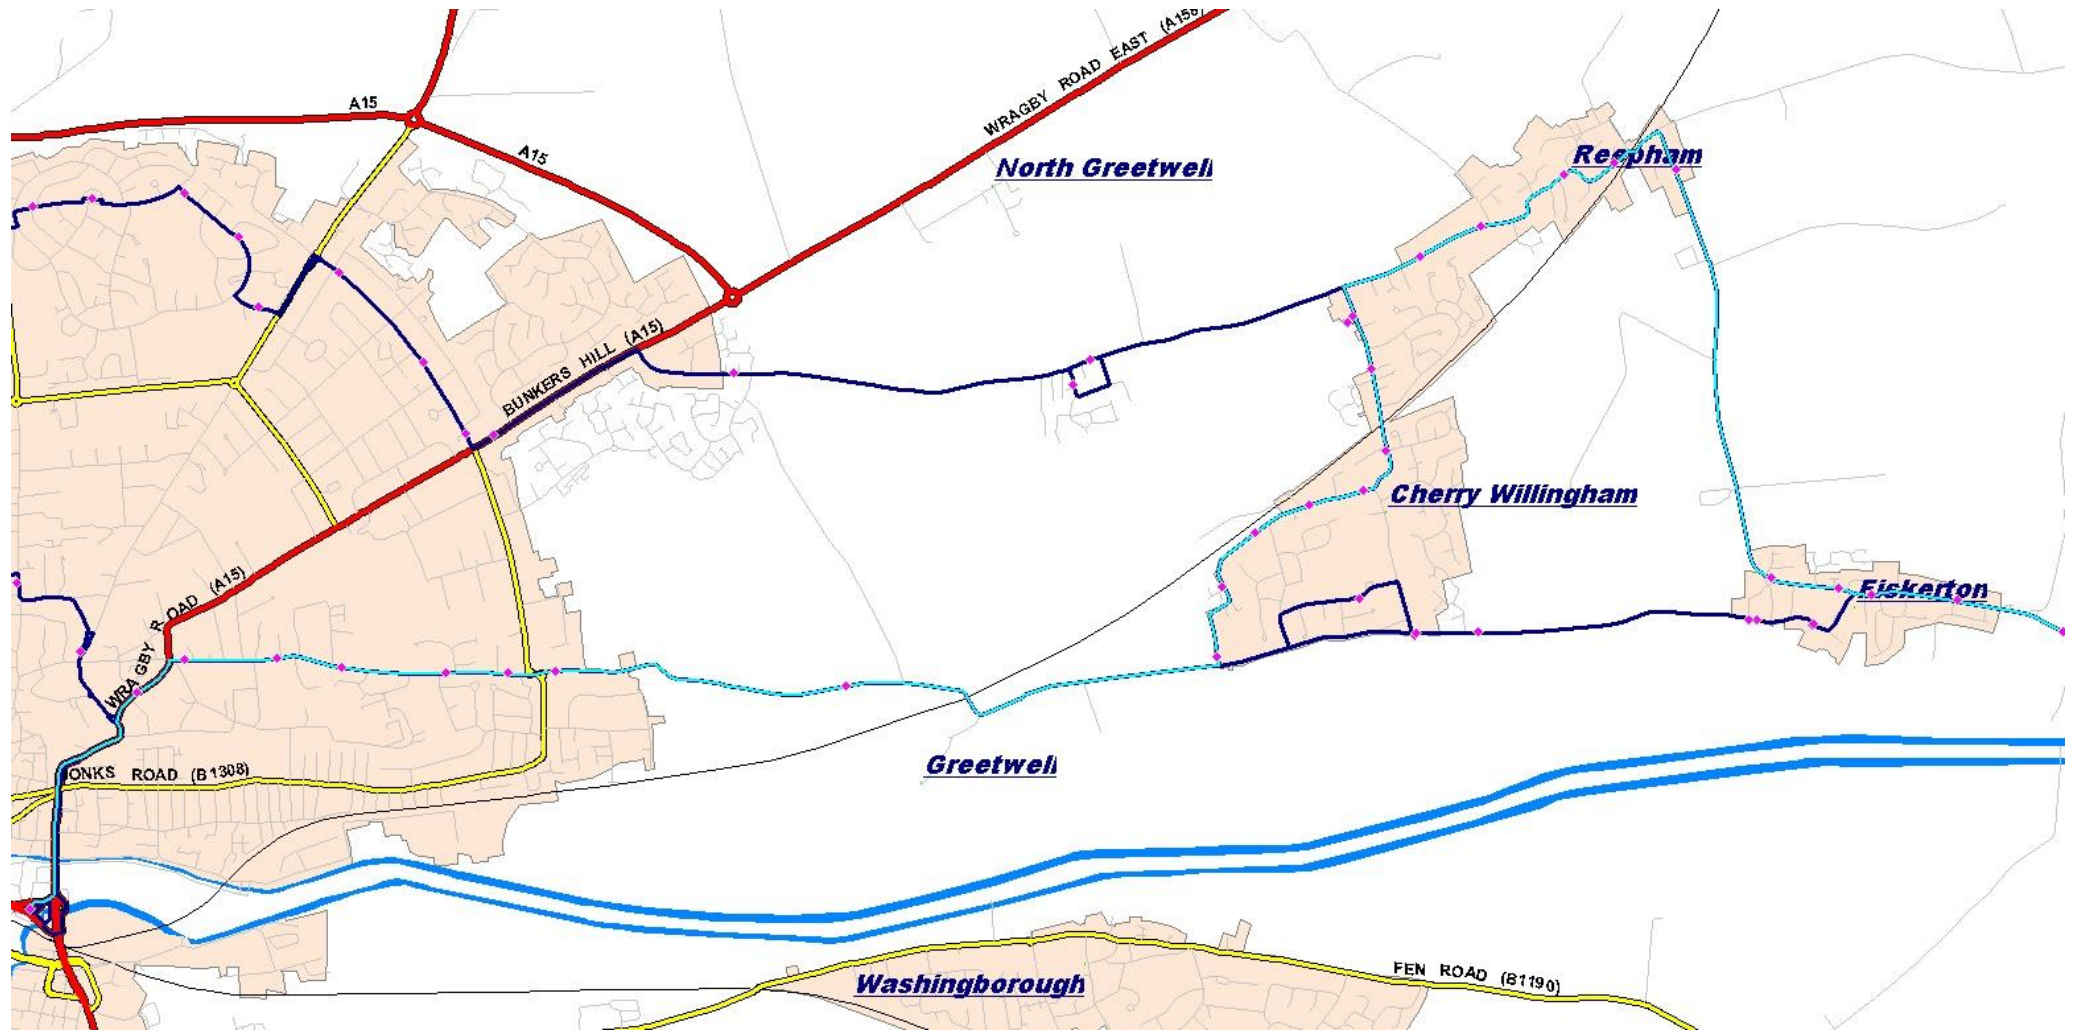

QUERIES PLEASE RING: PC COACHES (01522) 533605
LINCOLNSHIRE COUNTY COUNCIL (01522) 782020

551 - Map

LINCOLN - CHERRY WILLINGHAM - FISKERTON

STAGECOACH IN LINCOLNSHIRE

ROUTE	AM 3	AM 3A	AM 3		
Fiskerton - Ferry Lane Corner	0713	0743	0823		
Reepham - Primary School	0720	0750	0830		
Cherry Willingham - Hawthorn Road	---	0756	---		
Cherry Willingham - Parade Shops	0723	0803	0838		
County Hospital	0730	0812	0846		
Lincoln - Tentercroft Street	0740	0825	0856		
	PM 3	PM 3	PM 3	PM 3	PM 3
Lincoln - Tentercroft Street	1530	1600	1635	1705	1735
County Hospital	1536	1606	1641	1711	1741
Cherry Willingham - Parade Shops	1545	1615	1650	1720	1700
Cherry Willingham - Hawthorn Road	---	---	---	1724	1754
Reepham - Primary School	1548	1618	1653	1728	1758
Fiskerton - Ferry Lane Corner	1555	1625	1700	1735	1805
Short Ferry	---	---	1705	---	---
	AM 3C	PM 3C			
Lincoln - Tentercroft Street	0740	1619			
Ermine East - Broxholme Gardens	0753	1606			
Nettleham Fields - Marigold Close	0800	1559			
Cherry Willingham - Hawthorn Road	0810	1547			
Reepham - Mellows Close	---	1545			
Reepham - Laburnum Court	0815	1529			
Fiskerton - High Meadows	0819	---			
Fiskerton - Tanya Knitwear Factory	0821	1538			
Cherry Willingham - Secondary School Bus Park	---	1527			

No 3 - Map

Wragby to CherryPembroke Academy

Contract: 558

Operator: Stagecoach

Code	Stop	AM	PM
0110	Wragby - Holmes Way	0758	1554
6084	Langworth - The Old School House	0804	1549
6084	Langworth - Memorial Hall	0805	1546
3602	Sudbrooke - Lodge Entrance	0808	1542
3602	Sudbrooke - Holme Drive	0811	1539
3975	Scothern - Bottle and Glass	0813	1537
3976	Nettleham - Cotton Smith Way	0817	1533
3976	Nettleham - Lodge Lane	0820	1530
3175	Cherry Willingham Pembroke Academy	0828	1525